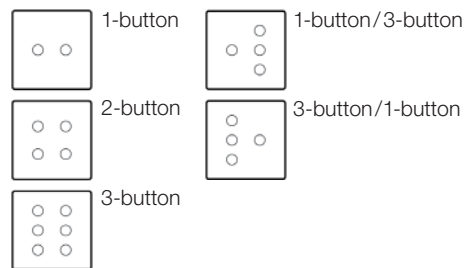

Snow White
SW

Brilliant White
BWH

Architectural White
AWH

Matte Black
BL

Dimensions

Single- and Double-column

Triple-column wall control dimensions: 122.4 mm (4.82 in) x 90.2 mm (3.55 in) x 3 mm (0.119 in)

Button Configurations

Alisse offers custom button configurations that deliver a personalized experience and meet the functional needs of the space.

Single-column

Double-column

Triple-column

Mounting Requirements

Single-, double-, and triple-column controls mount within a Lutron square backbox (model number EBB-1-SQ) or a standard UK square backbox (75 mm x 75 mm x 35 mm).