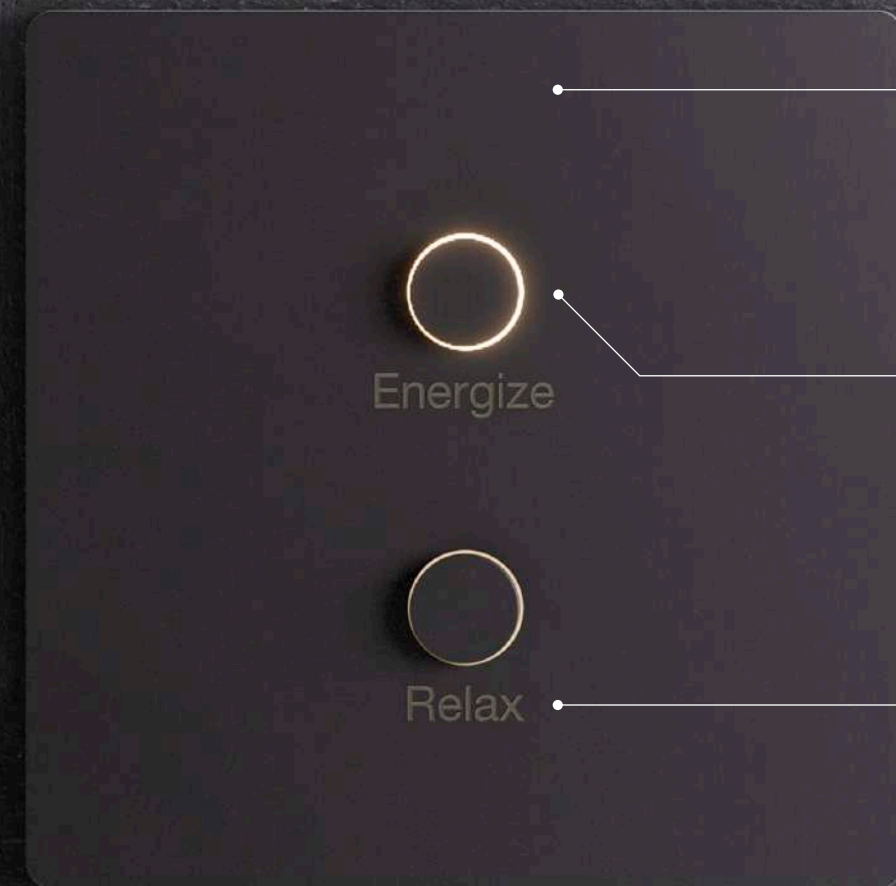

ALISSE

ELEGANCE MADE BRILLIANT

The Alisse is an elegant, balanced, and versatile wall control that is designed to work seamlessly with Lutron HomeWorks. Choose from a range of button configurations to meet the needs of the space and select a finish from the new Lutron Signature Metal Collection to complement the interior style.

Hand Crafted Finishes
An approachable form machined from solid brass and finished by hand.

Elegant Button Illumination
A subtle touch of technology surrounds the button.

Engraving
Custom engraving to personalize the experience.