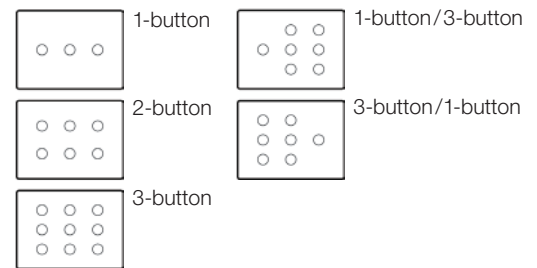

Snow White
SW

Brilliant White
BWH

Architectural White
AWH

Matte Black
BL

Dimensions

Single- and Double-column

Triple-column wall control dimensions: 122.4 mm (4.82 in) x 90.2 mm (3.55 in) x 3 mm (0.119 in)

Button Configurations

Alisse offers custom button configurations that deliver a personalized experience and meet the functional needs of the space.

Single-column

Double-column

Triple-column

Mounting Requirements

Single-, double-, and triple-column controls mount within a Lutron square backbox (model number EBB-1-SQ) or a standard UK square backbox (75 mm x 75 mm x 35 mm).